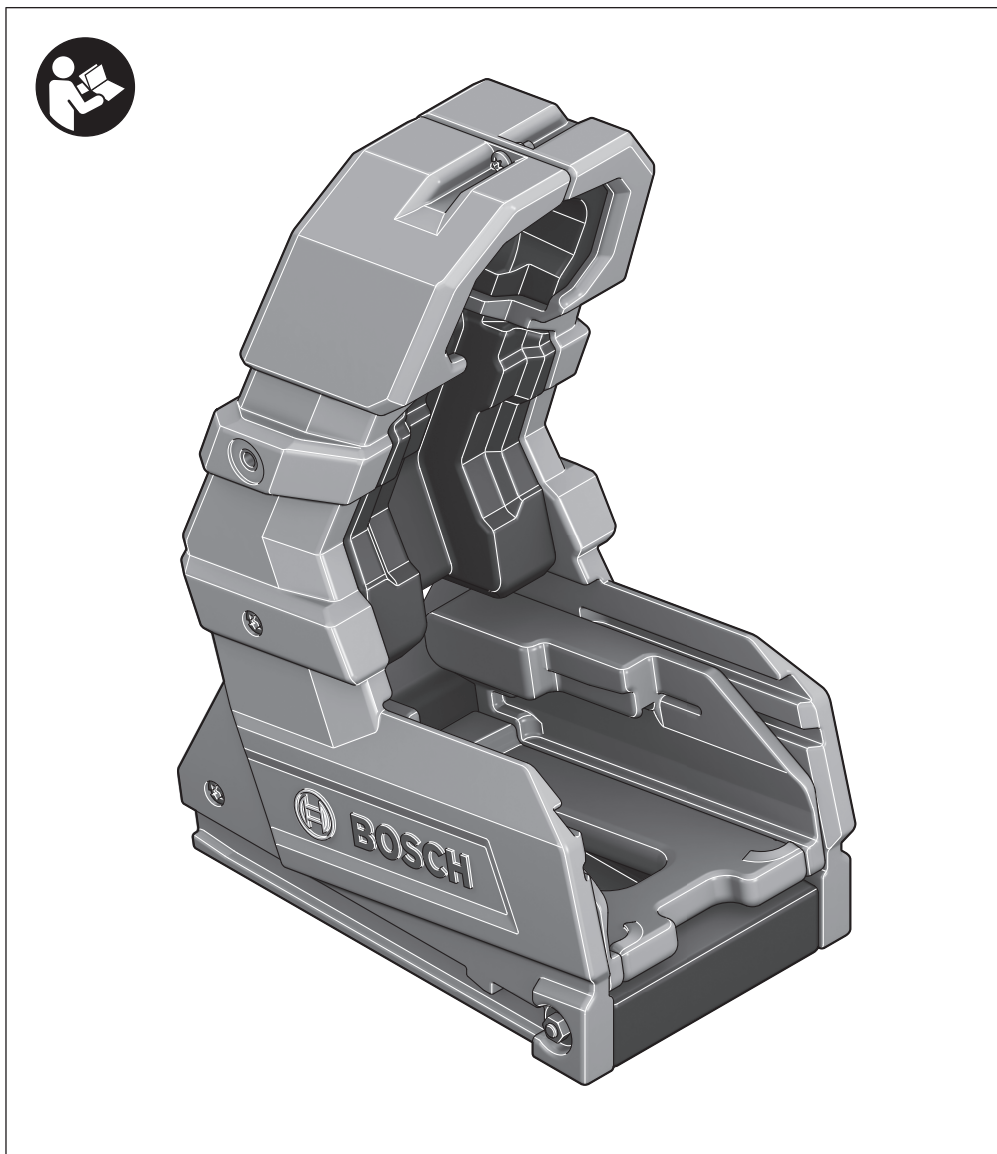

# Wireless Charging Holster Professional

1 600 A00 9CN

2 |

**Robert Bosch Power Tools GmbH**  
70538 Stuttgart  
GERMANY

[www.bosch-pt.com](http://www.bosch-pt.com)

1 609 92A 339 (2015.04) PS / 4

1 609 92A 339