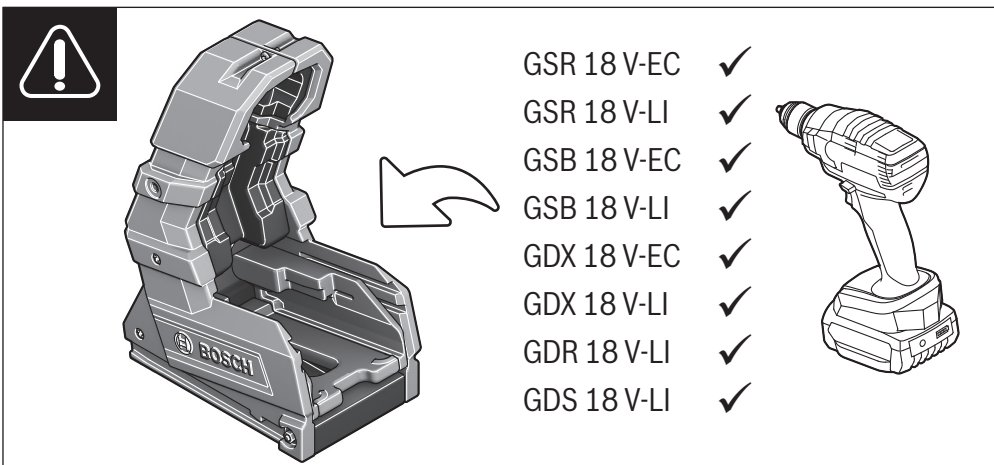

# Wireless Charging Holster Professional

1 600 A00 9CN

2 |

**Robert Bosch Power Tools GmbH**  
70538 Stuttgart  
GERMANY

[www.bosch-pt.com](http://www.bosch-pt.com)

1 609 92A 339 (2015.04) PS / 4

1 609 92A 339