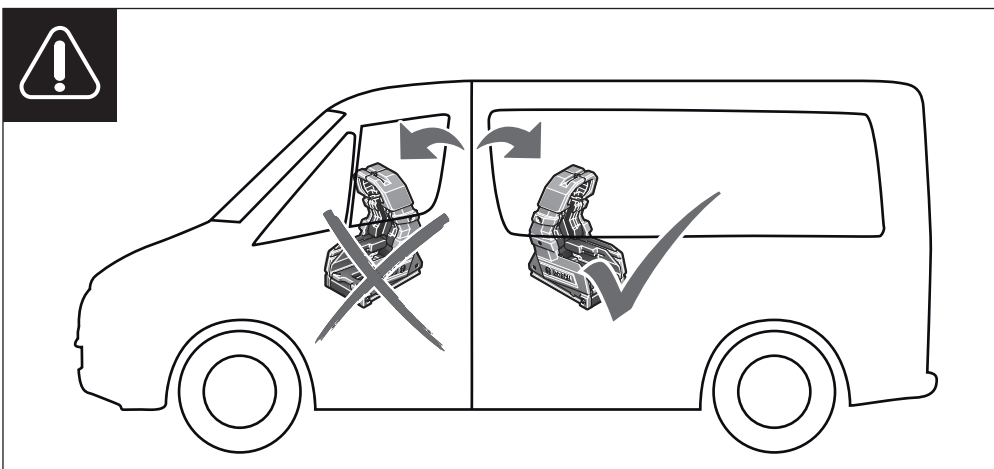

# Wireless Charging Holster Professional

1 600 A00 9CN

2 |

**Robert Bosch Power Tools GmbH**  
70538 Stuttgart  
GERMANY

[www.bosch-pt.com](http://www.bosch-pt.com)

1 609 92A 339 (2015.04) PS / 4

1 609 92A 339