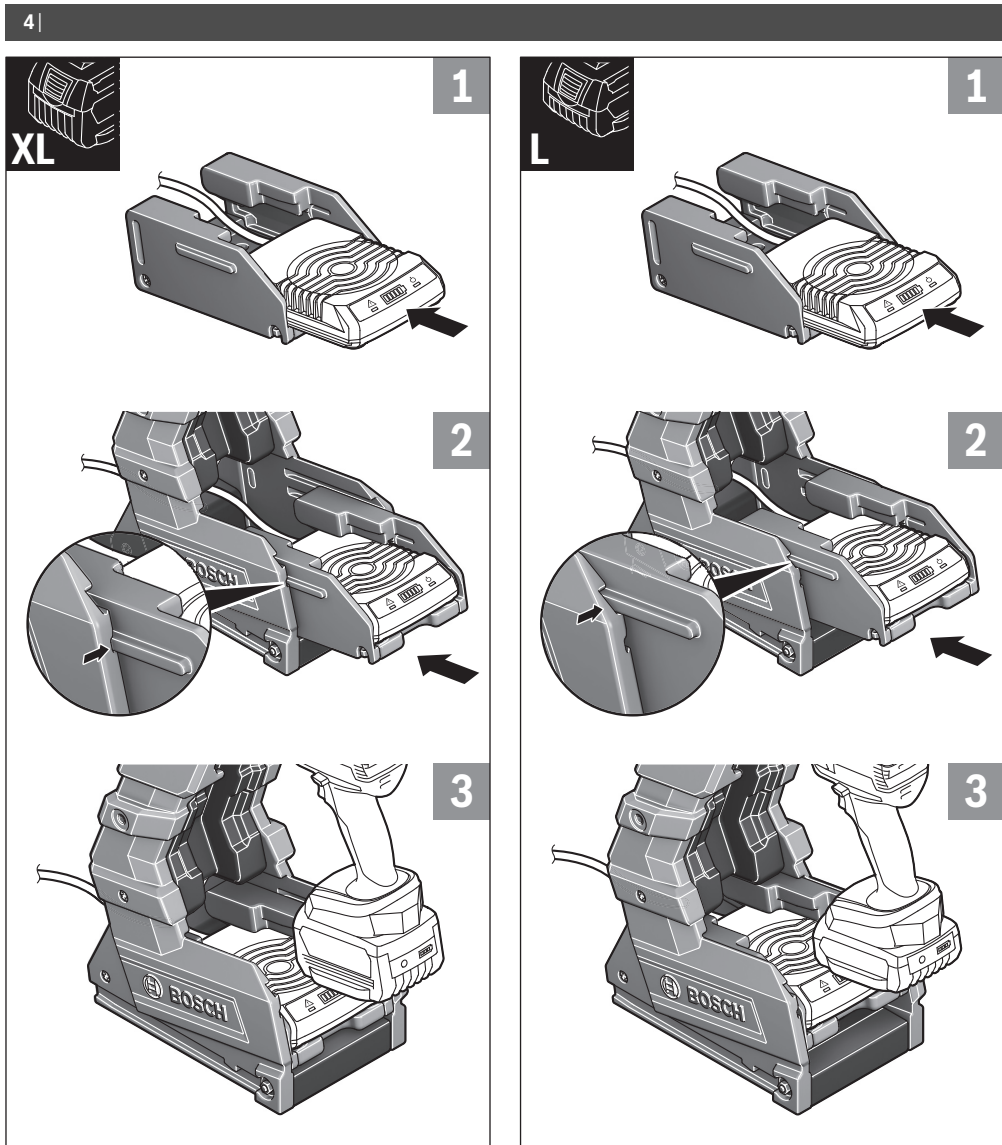

# Wireless Charging Holster Professional

1 600 A00 9CN

2 |

**Robert Bosch Power Tools GmbH**  
70538 Stuttgart  
GERMANY

[www.bosch-pt.com](http://www.bosch-pt.com)

1 609 92A 339 (2015.04) PS / 4

1 609 92A 339