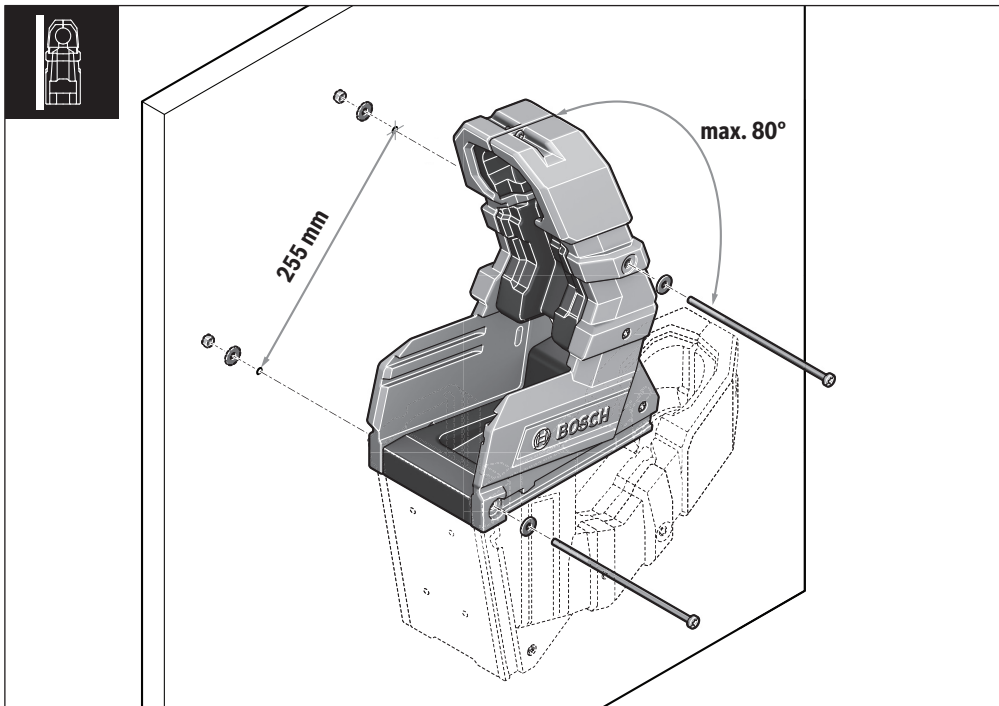

# Wireless Charging Holster Professional

1 600 A00 9CN

2 |

**Robert Bosch Power Tools GmbH**  
70538 Stuttgart  
GERMANY

[www.bosch-pt.com](http://www.bosch-pt.com)

1 609 92A 339 (2015.04) PS / 4

1 609 92A 339