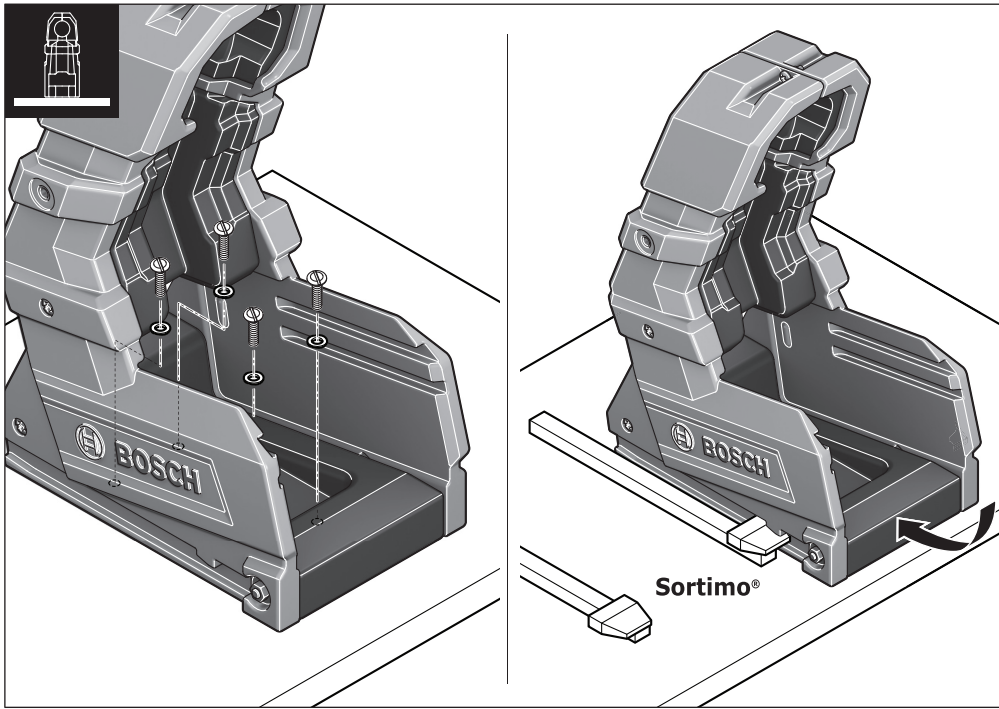

# Wireless Charging Holster Professional

1 600 A00 9CN

2 |

**Robert Bosch Power Tools GmbH**  
70538 Stuttgart  
GERMANY

[www.bosch-pt.com](http://www.bosch-pt.com)

1 609 92A 339 (2015.04) PS / 4

1 609 92A 339