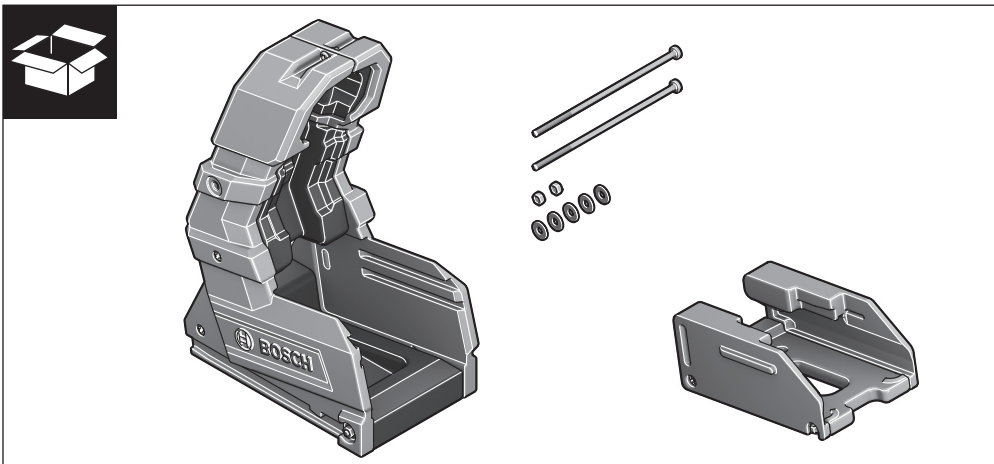

# Wireless Charging Holster Professional

1 600 A00 9CN

2 |

**Robert Bosch Power Tools GmbH**  
70538 Stuttgart  
GERMANY

[www.bosch-pt.com](http://www.bosch-pt.com)

1 609 92A 339 (2015.04) PS / 4

1 609 92A 339